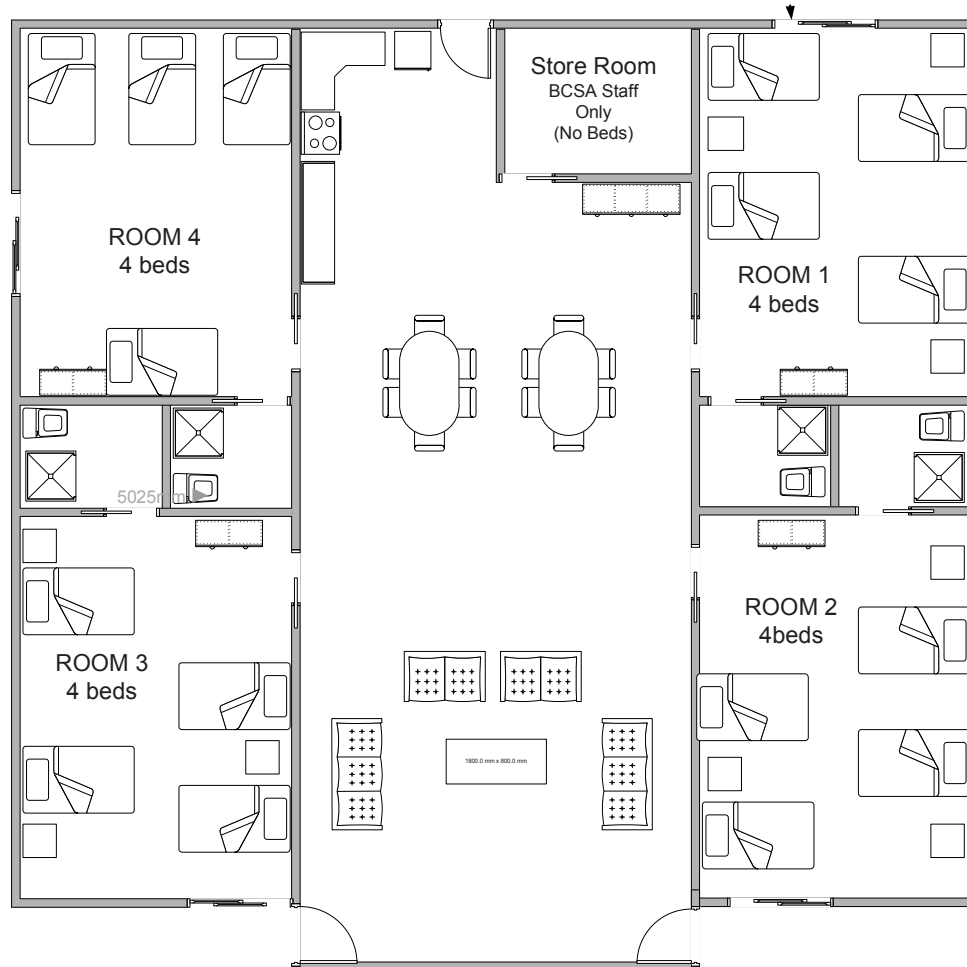

**RIVERVIEW LODGE
16 BEDS**

Mylor Adventure Camp

ROOM 1
4 beds

ROOM 2
4 beds

ROOM 3
4 beds

ROOM 4
4 beds
