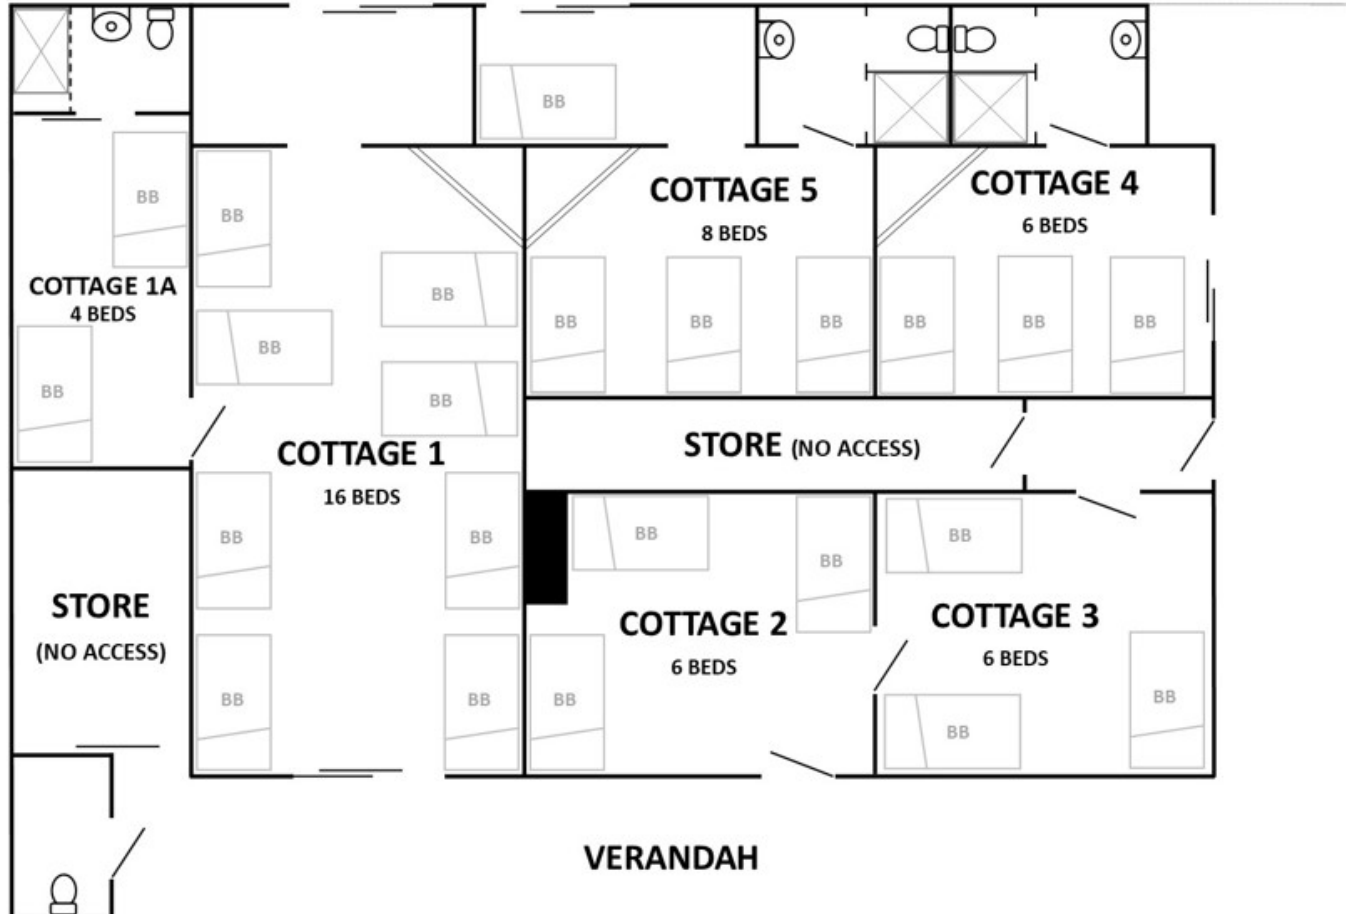

REDGUM DORMITORY FLOOR PLAN (64 BEDS)

BB - BUNK BED
SB - SINGLE BED

VERANDAH

VERANDAH

STRINGYBARK DORMITORY FLOOR PLAN (56 BEDS)

BB - BUNK BED

COTTAGE FLOORPLAN (46 BEDS)

BB = Bunk Bed
SB = Single Bed

RIVERVIEW FLOOR PLAN (18 BEDS)

SB - SINGLE BED