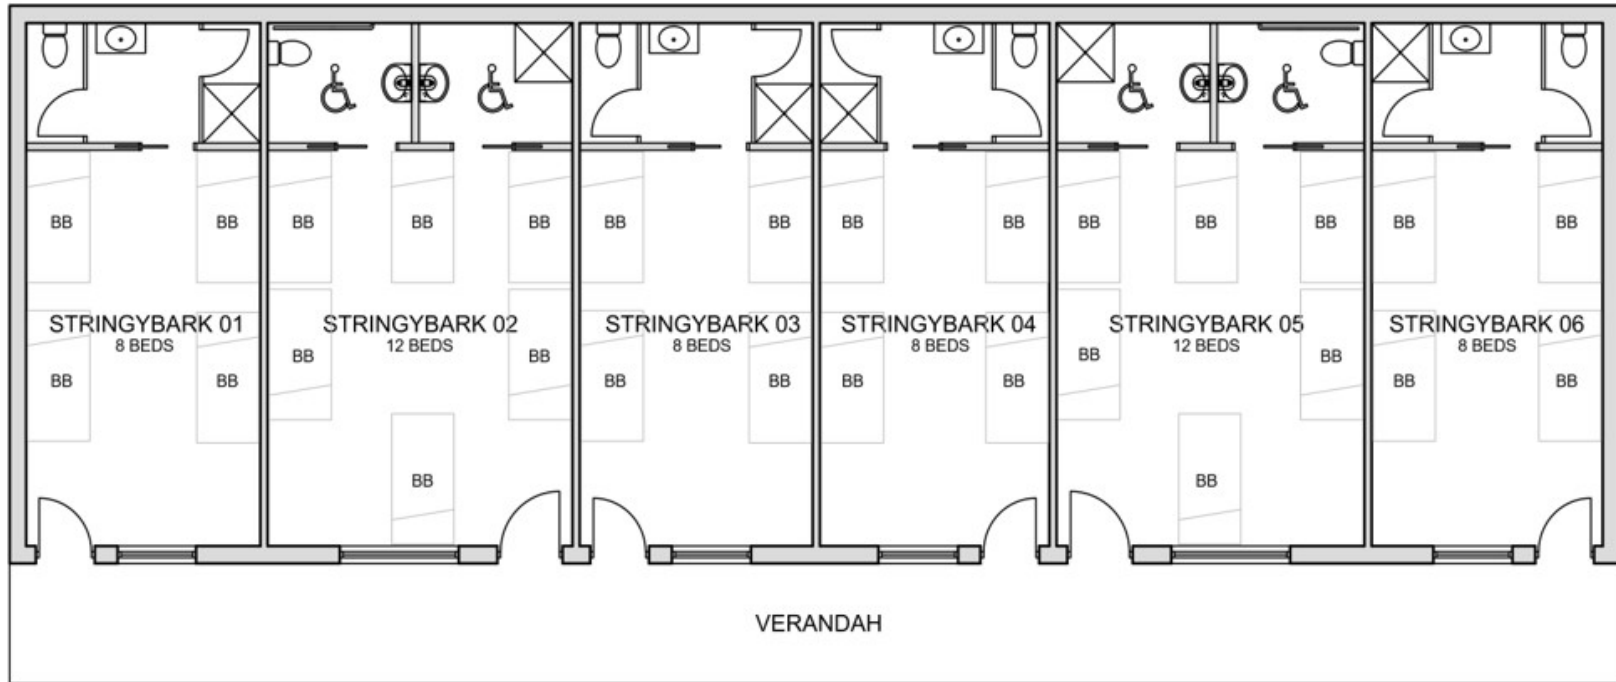

REDGUM DORMITORY FLOOR PLAN (64 BEDS)

BB - BUNK BED
SB - SINGLE BED

VERANDAH

VERANDAH

STRINGYBARK DORMITORY FLOOR PLAN (56 BEDS)

BB - BUNK BED

COTTAGE FLOORPLAN (46 BEDS)

BB = Bunk Bed
SB = Single Bed

RIVERVIEW FLOOR PLAN (18 BEDS)

SB - SINGLE BED