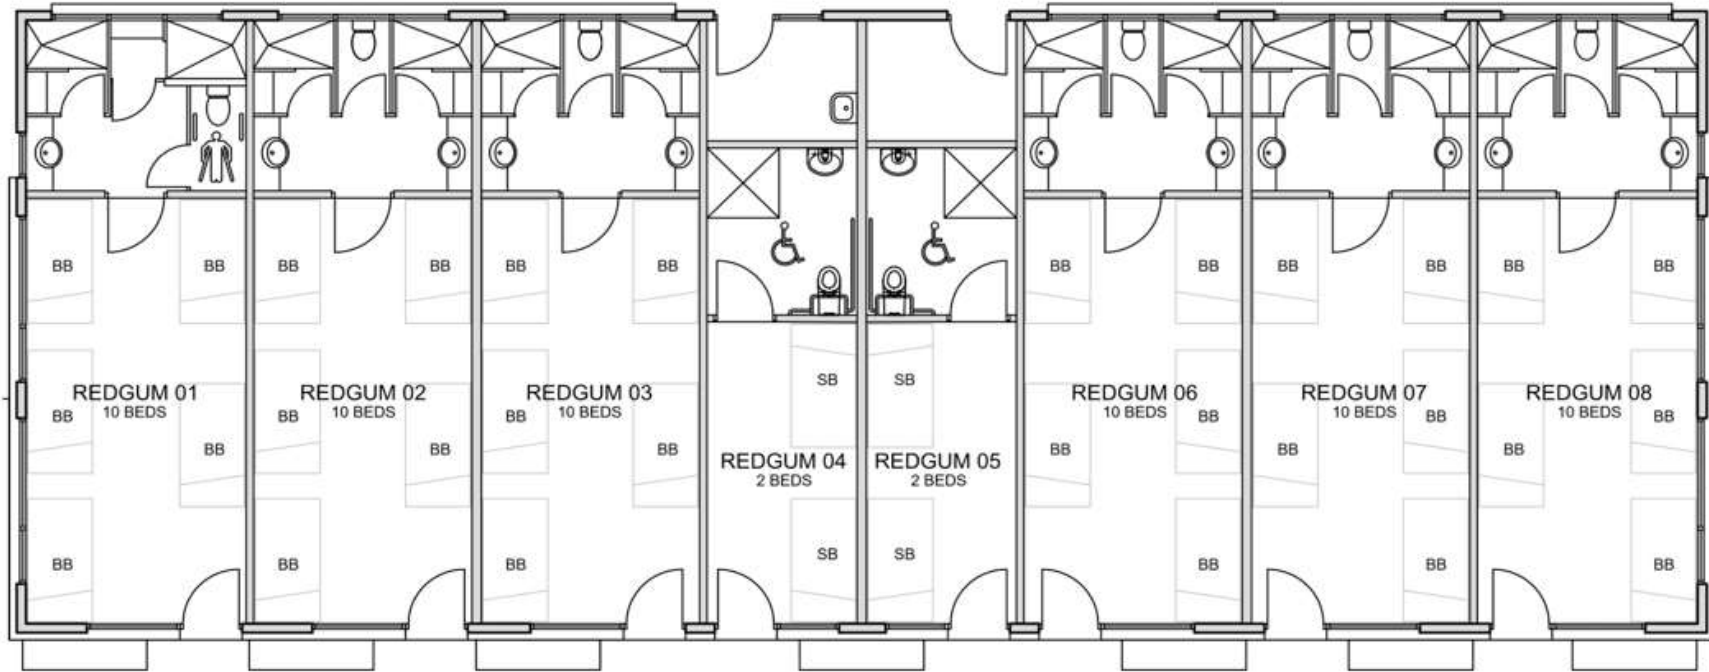

REDGUM DORMITORY FLOOR PLAN (64 BEDS)

BB - BUNK BED
SB - SINGLE BED

VERANDAH

VERANDAH

STRINGYBARK DORMITORY FLOOR PLAN (56 BEDS)

BB - BUNK BED

COTTAGE FLOORPLAN (46 BEDS)

BB = Bunk Bed
SB = Single Bed

RIVERVIEW FLOOR PLAN (18 BEDS)

SB - SINGLE BED