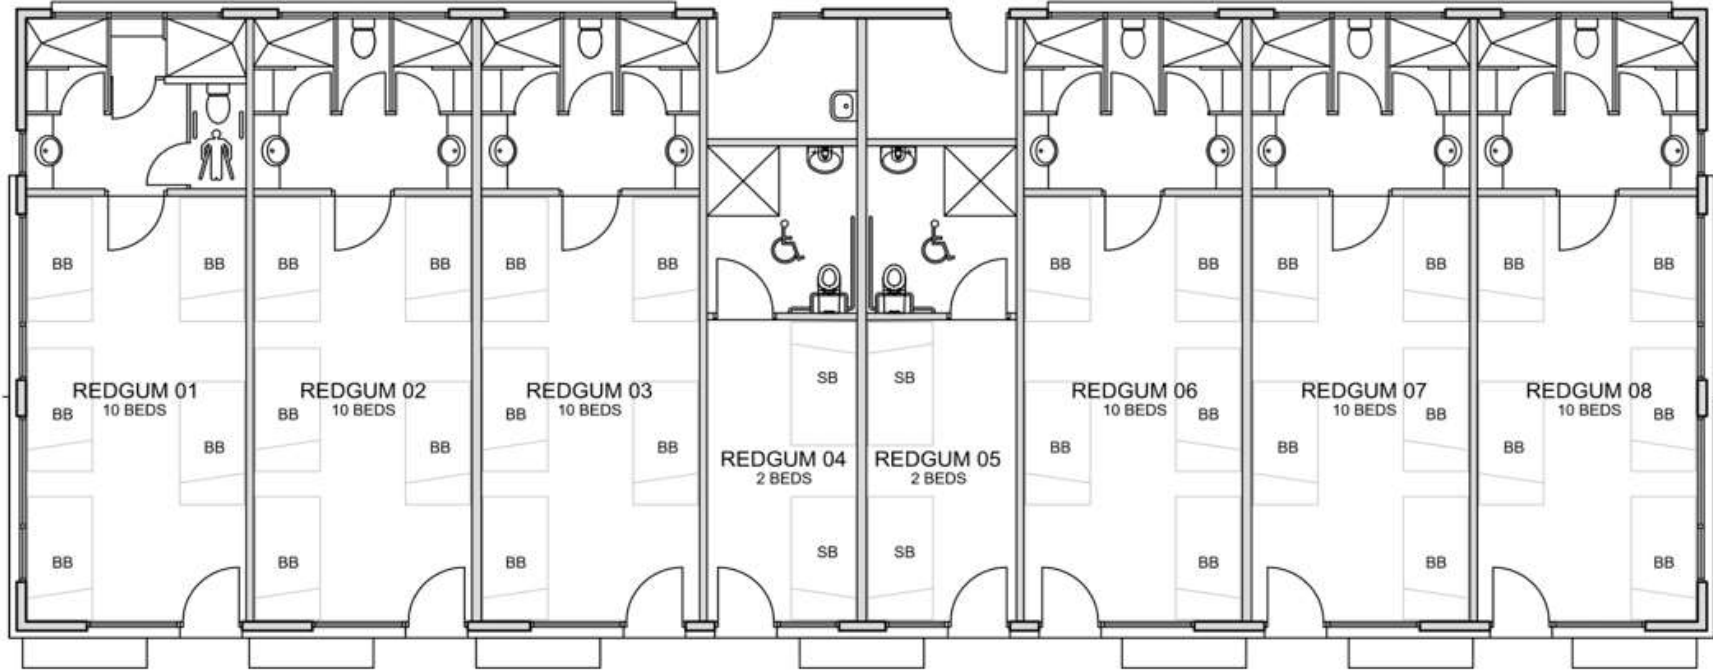

REDGUM DORMITORY FLOOR PLAN (64 BEDS)

BB - BUNK BED
SB - SINGLE BED

VERANDAH

VERANDAH