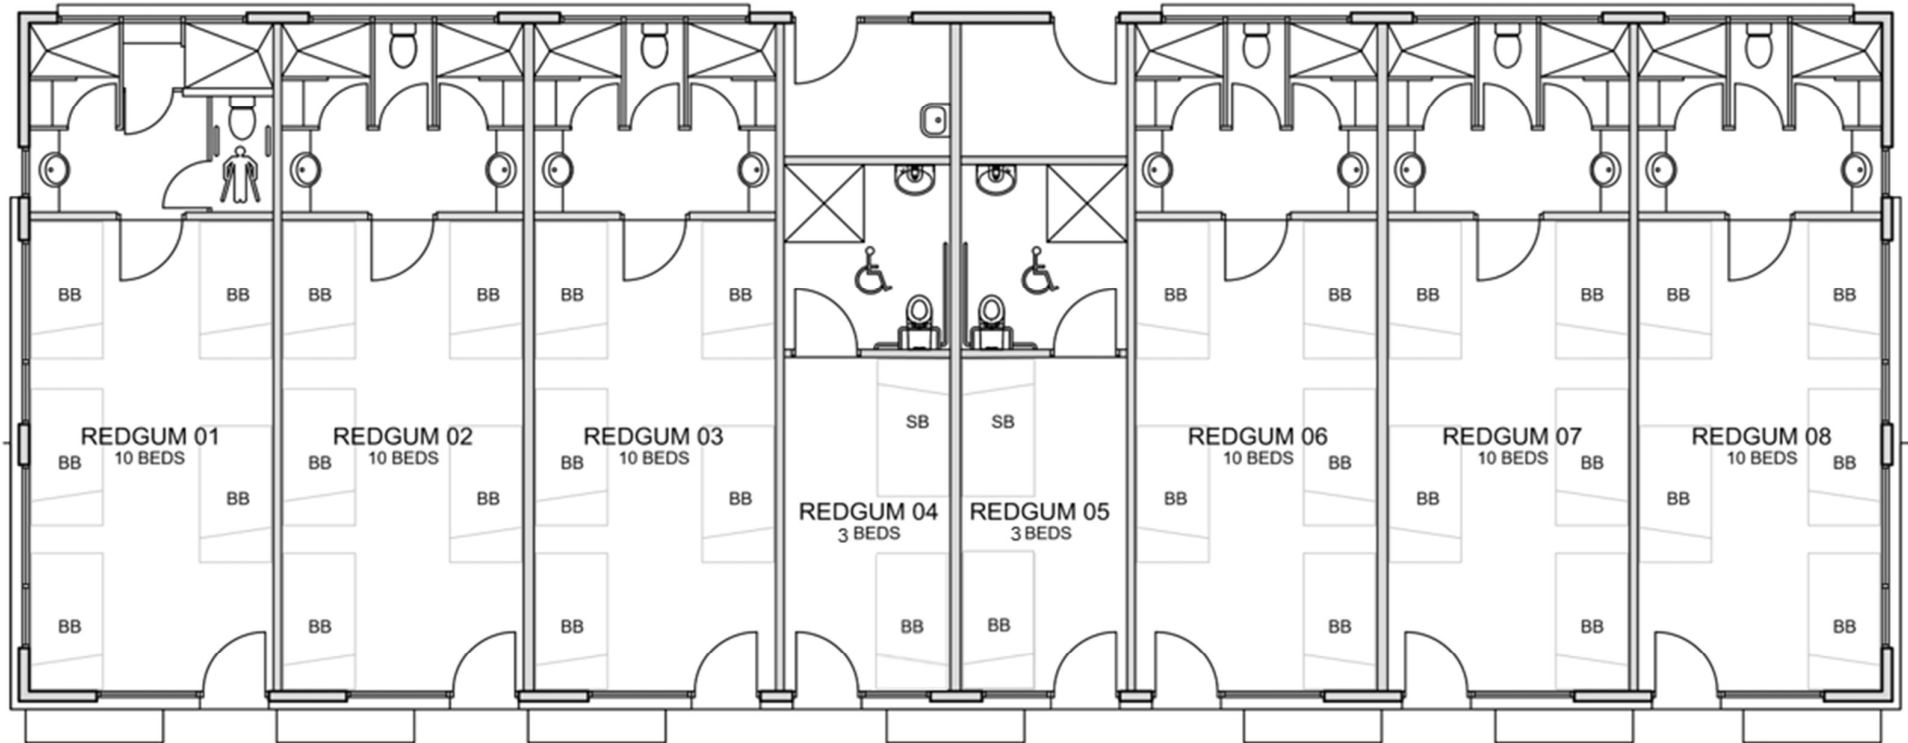

REDGUM DORMITORY FLOOR PLAN (66 BEDS)

BB - BUNK BED
SB - SINGLE BED

VERANDAH

VERANDAH